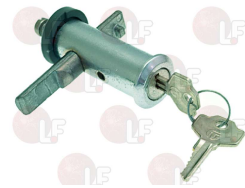

Suitable universal spare parts may not be included

Suitable for:

RONDA

Suitable for:

Door catches

3242956 BLACK DOOR CATCH OLD TYPE RONDA

RONDA

3398902 DOOR CATCH RONDA R63030
distance between holes 42 mm
mounting hole 32x32 mm
flange 58x35 mm

3015028 S/STEEL DRIP TRAY GN 2/3 355x325xH65 mm

RONDA GN2306

3015020 S/STEEL DRIP TRAY 2/1 GN 650x530x20 mm

RONDA GN2102

Handles

3242936 COMPLETE DOOR HANDLE 120x50 mm
for BAR DOOR RONDA new type

RONDA

3242903 HANDLE KNOCK BOX DRAWER ASSY G53 RONDA

RONDA

Locks

3388908 COMPLETE LOCK RONDA R9884-S2
with key for door and chest of drawers
cylinder \varnothing 22x55 mm

RONDA

The data herewith contained may change without notice and LF SpA cannot be held responsible for possible errors stated or resulting by the use of this document. All rights reserved. No part of this publication may be reproduced without written permission by LF SpA.